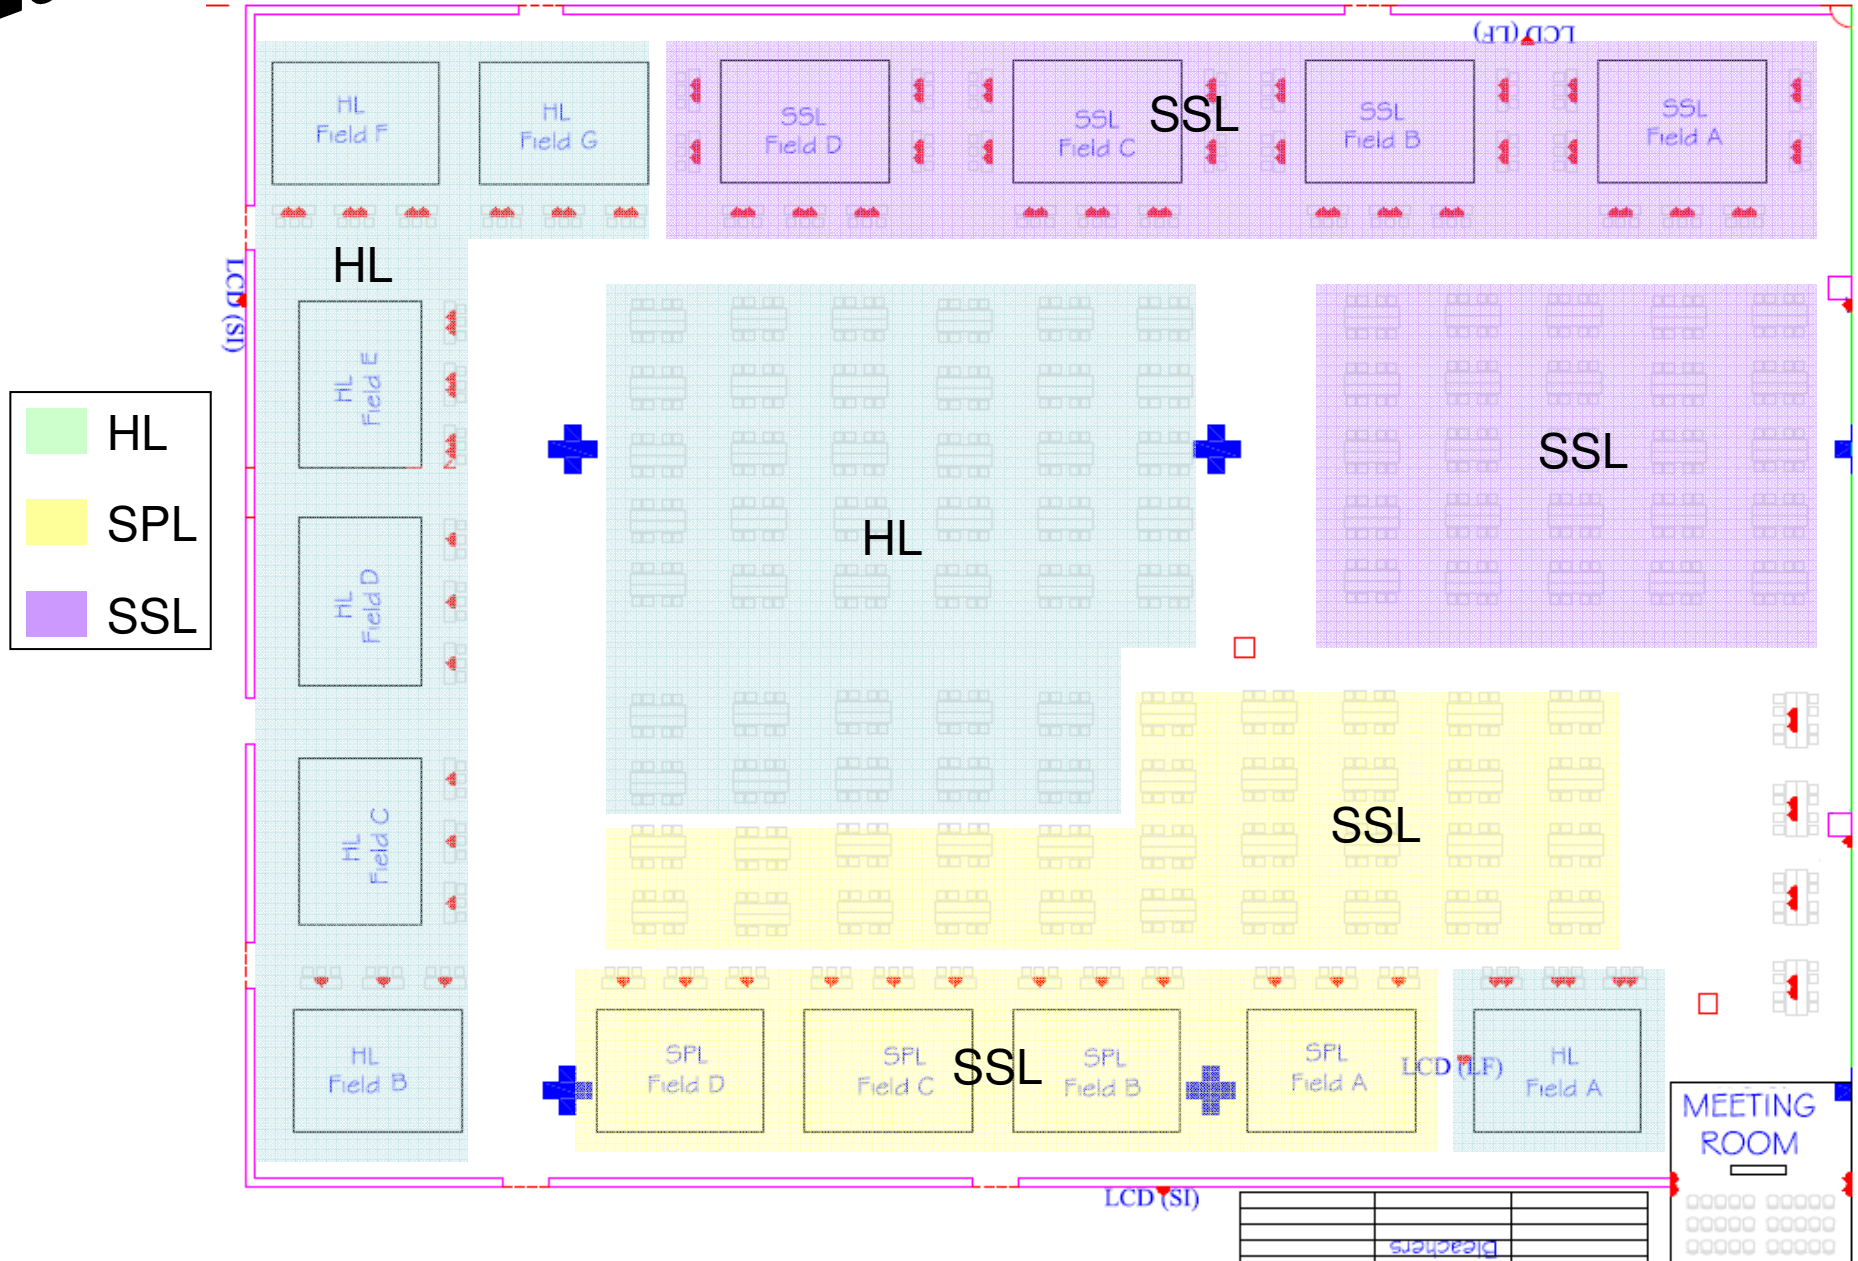

# Zone 4L

### Wireless setup for each humanoid field.

| Field | ESSID      |
|-------|------------|
| HL A  | HL_FIELD_A |
| HL B  | HL_FIELD_B |
| HL C  | HL_FIELD_C |
| HL D  | HL_FIELD_D |
| HL E  | HL_FIELD_E |
| HL F  | HL_FIELD_F |
| HL G  | HL_FIELD_G |

Netmask:255.255.255.0

Y: Addresses (1-254) for robots (to be assigned by each team)