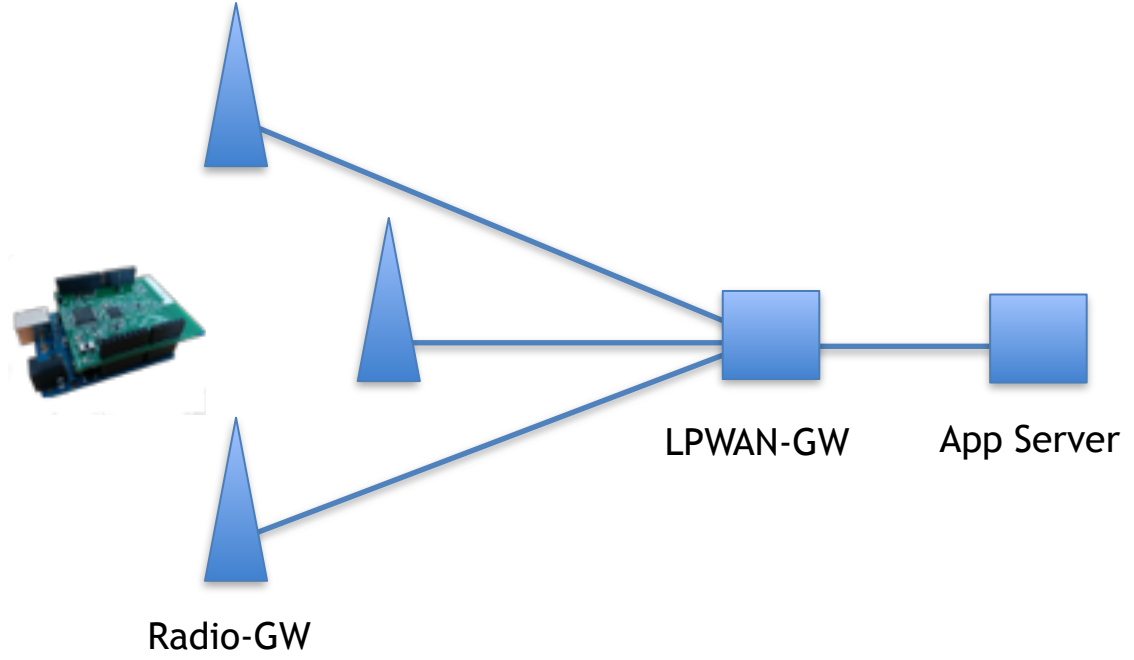

Source : SNS Research, November 2015